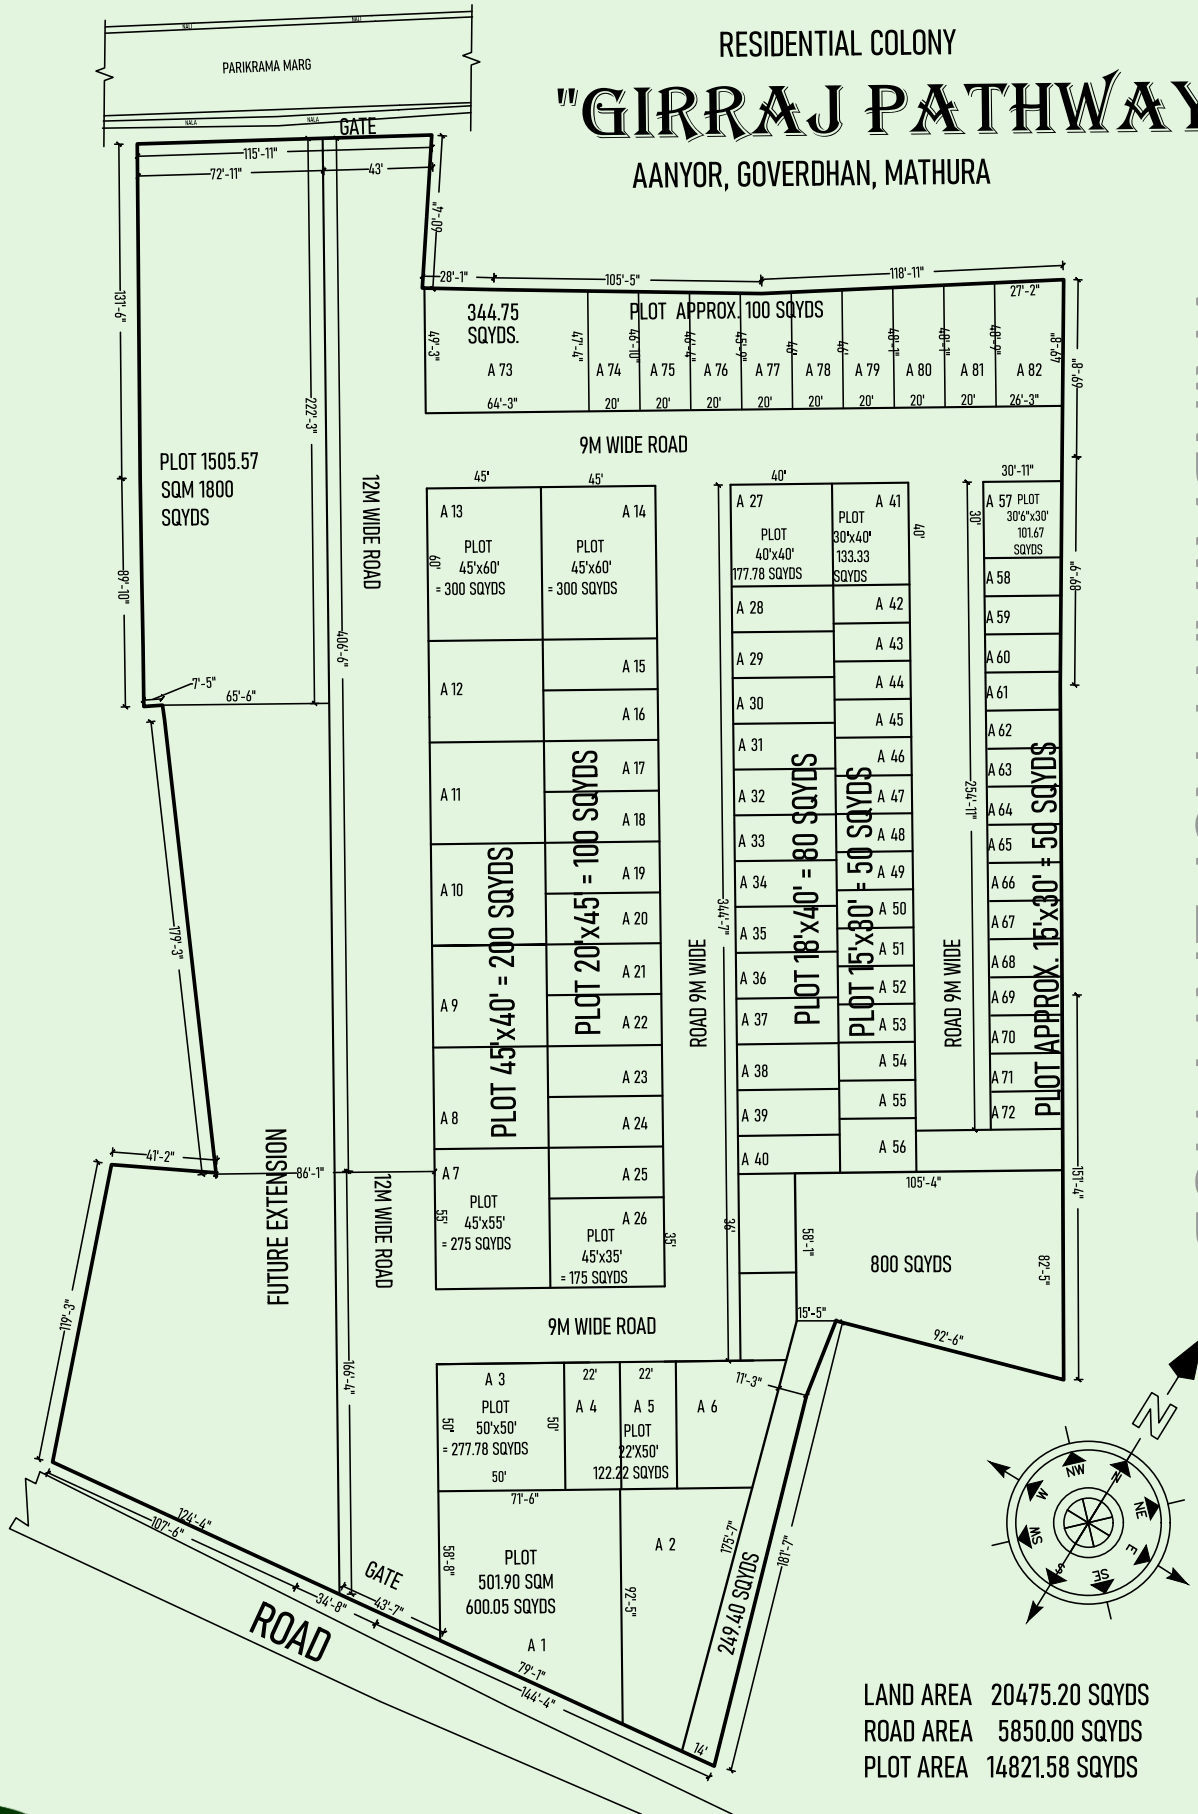

GIRRAJ PATHWAY

PLOT | FLAT | VILLA | ARE AVAILABLE IN

VRINDAVAN

Visit at: www.shripropertymanager.com

RESIDENTIAL COLONY

"GIRRAJ PATHWAY"

AANYOR, GOVERDHAN, MATHURA

VRINDAVAN PROPERTY HUB

LAND AREA 20475.20 SQYDS
 ROAD AREA 5850.00 SQYDS
 PLOT AREA 14821.58 SQYDS

Visit at: www.shripropertymanager.com

Yamuna-Expressway

SHRI PROPERTY MANAGER