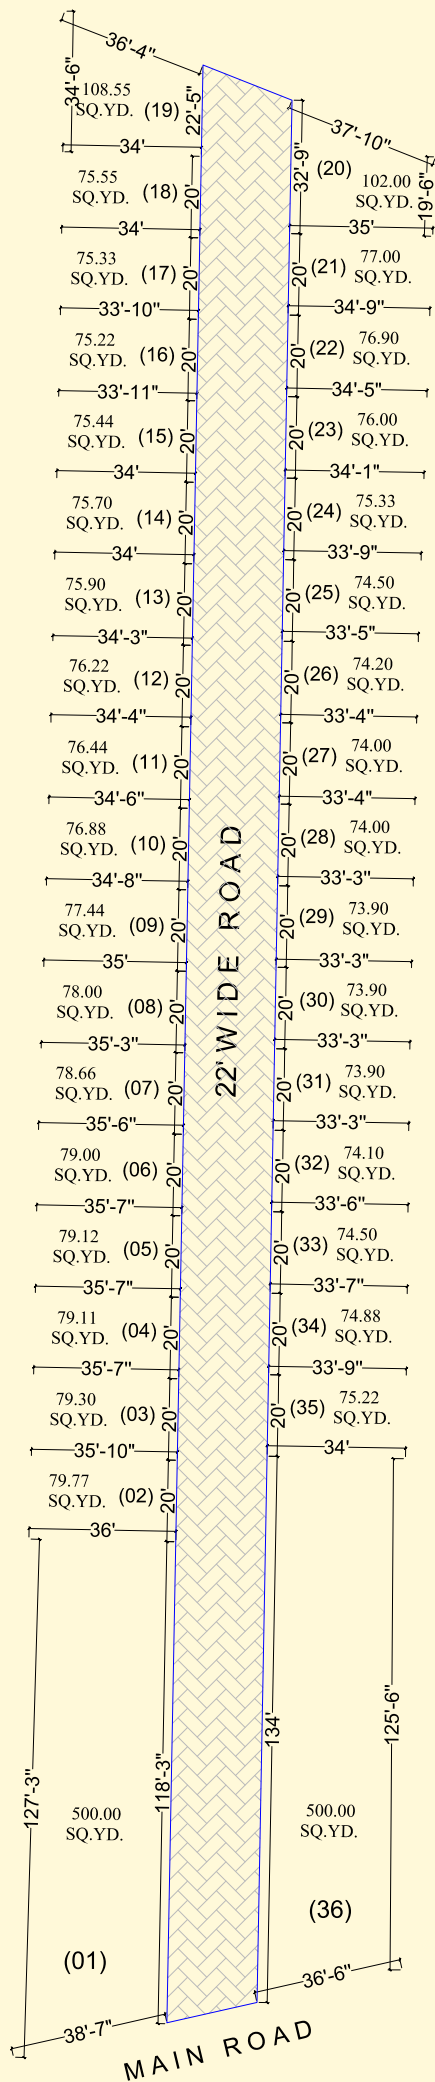

Madhav Kunj

PLOT | FLAT | VILLA | ARE AVAILABLE IN

VRINDAVAN

Visit at: www.shripropertymanager.com

MADHAV KUNJ

Visit at: www.shripropertymanager.com

TITLE:	
JAIT NH-2 AGRA DEHLI HIGHWAY	
OWNER NAME:	DATE:
Madhur Verma	8.06.2024