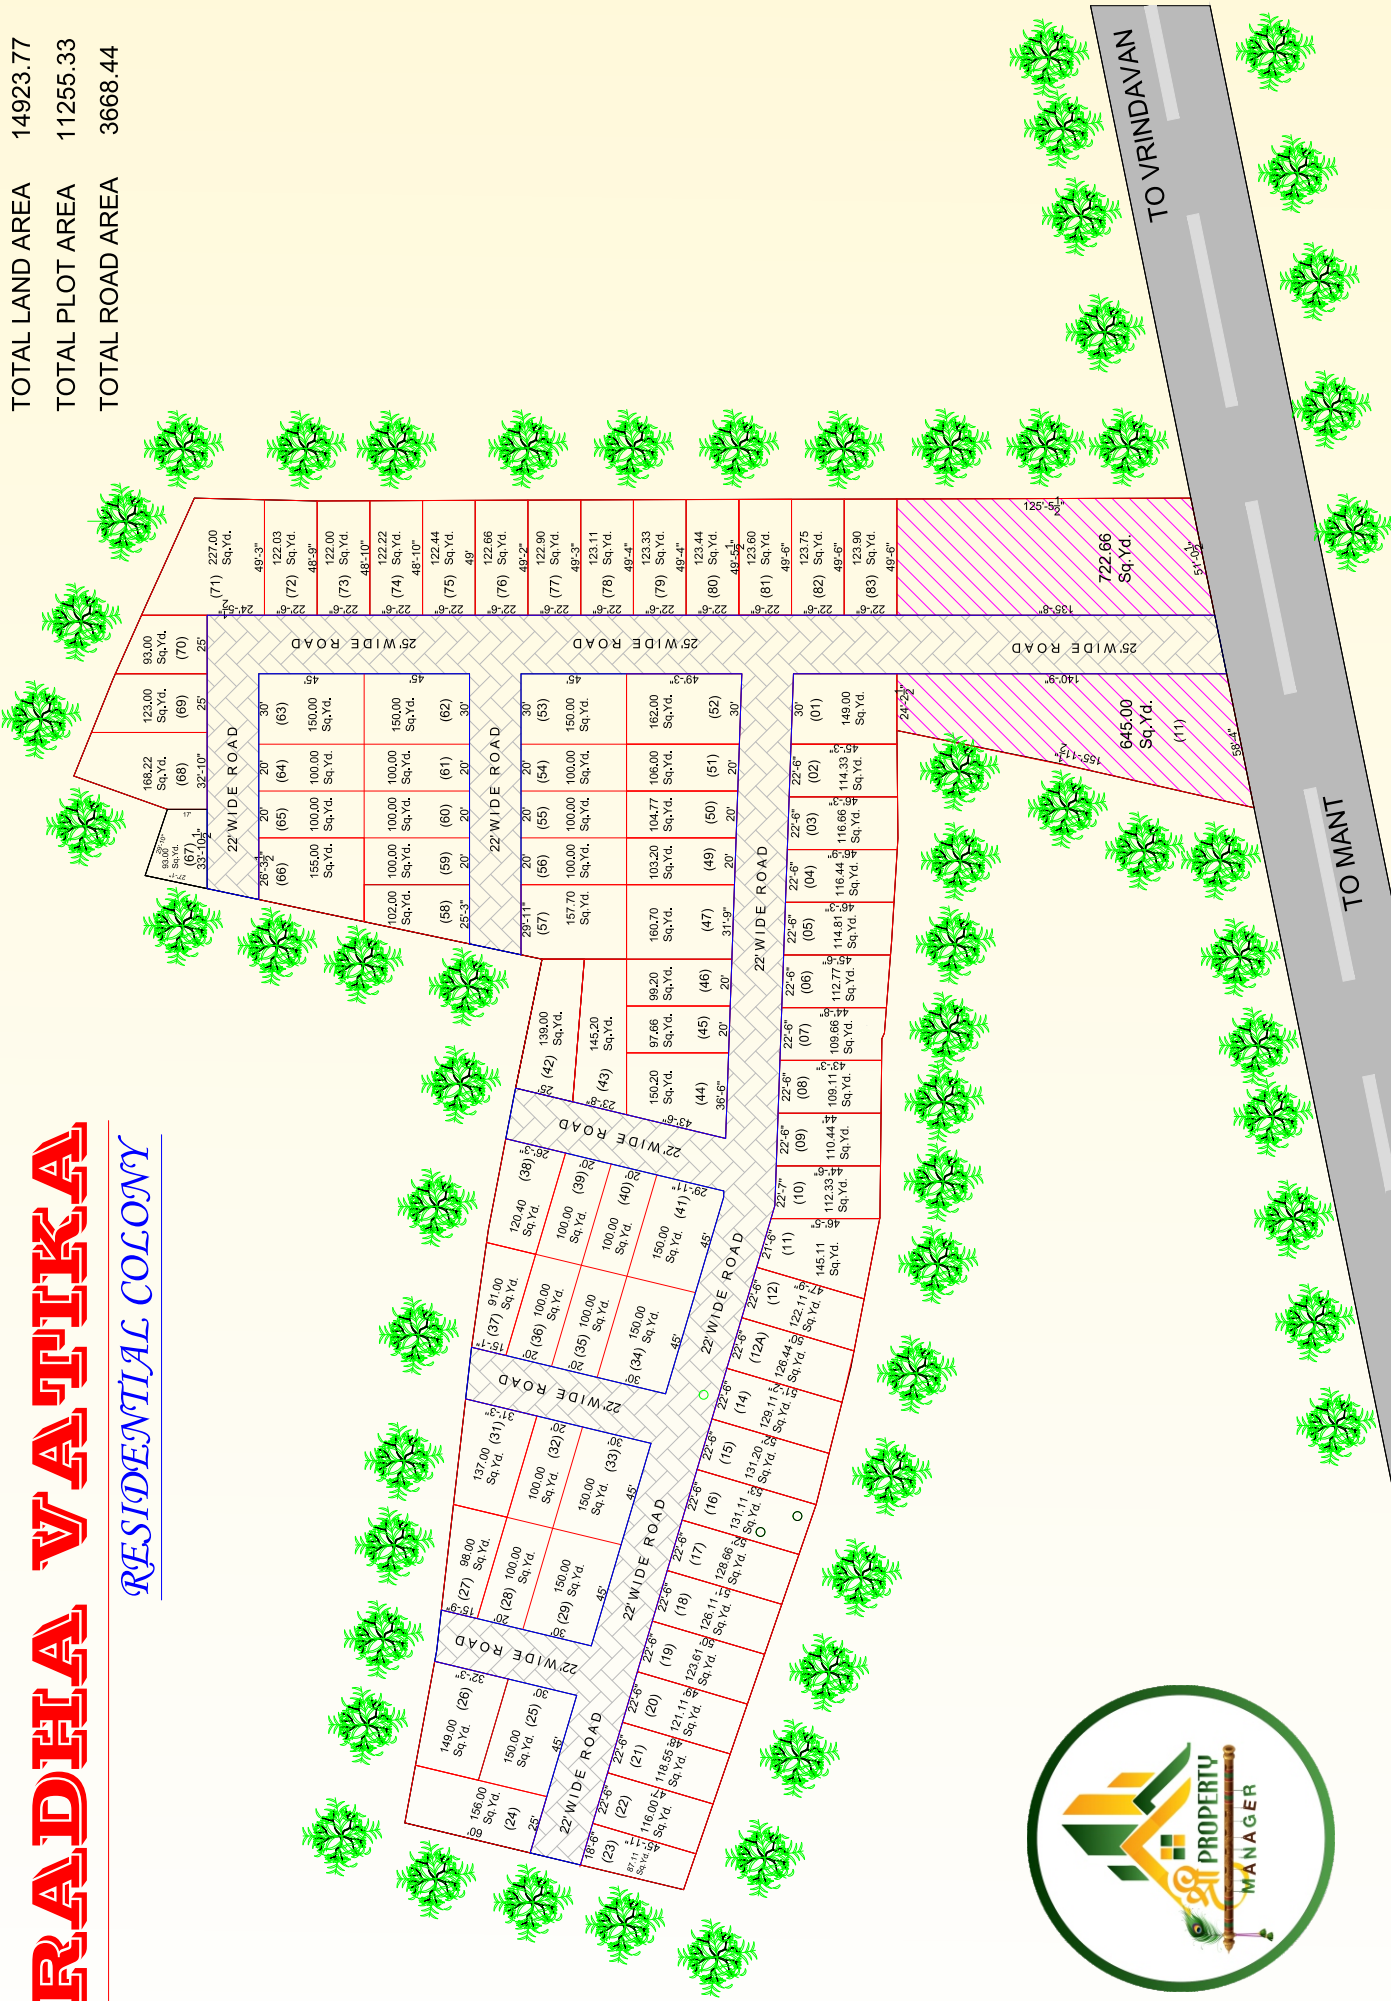

Radha Vatika

PLOT | FLAT | VILLA | ARE AVAILABLE IN

VRINDAVAN

Visit at: www.shripropertymanager.com

RADHA VATIKA

RESIDENTIAL COLONY

TOTAL LAND AREA 14923.77
 TOTAL PLOT AREA 11255.33
 TOTAL ROAD AREA 3668.44